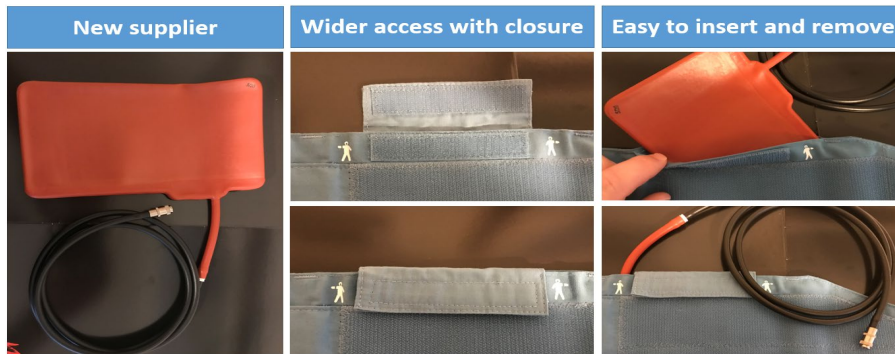

Spacelabs Reusable Cloth ABP Cuffs (includes bladder, wrap, hose, fittings)

015-0118-05Q	Spacelabs reusable ABP cuff kit	child	12 - 20 cm	1 Each
015-0067-05Q	Spacelabs reusable ABP cuff kit	small adult	17 - 26 cm	1 Each
015-0068-06Q	Spacelabs reusable ABP cuff kit	adult	24 - 32 cm	1 Each
016-0077-06Q	Spacelabs reusable ABP cuff kit	large adult	32 - 42 cm	1 Each
016-0109-05Q	Spacelabs reusable ABP cuff kit	XL adult	38 - 50 cm	1 Each